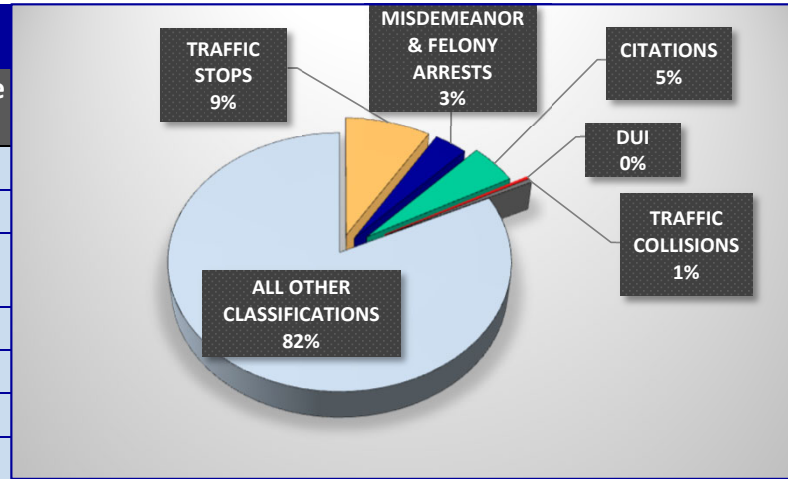

## PLACERVILLE POLICE DEPARTMENT STATISTICS 2025

MONTH	INCIDENTS	TRAFFIC STOPS	MISDEMEANOR & FELONY ARRESTS	CITATIONS	DUI	THEFT	TRAFFIC COLLISIONS	NARCOTICS	BURGLARY	ASSAULT	PRIORITY 1 RESPONSE TIMES	<b>2025 TOTALS</b>	
JANUARY	1963	193	71	119	1	0	9	20	1	6	04:14.0	INCIDENTS	20200
FEBRUARY	1618	171	46	83	2	1	8	9	1	6	03:31.0	TRAFFIC STOPS	1624
MARCH	1734	166	63	77	7	5	7	12	3	7	02:25.0	MISDEMEANOR & FELONY ARRESTS	686
APRIL	1614	163	56	93	3	4	9	9	6	5	04:04.0	CITATIONS	853
MAY	1726	177	65	85	2	5	11	11	4	6	05:24.0	DUI	48
JUNE	1615	128	63	63	7	6	11	8	2	4	05:01.0	THEFT	42
JULY	1632	93	61	47	5	4	4	9	4	3	04:20.0	TRAFFIC COLLISIONS	97
AUGUST	1672	82	62	60	4	4	9	9	9	9	05:05.0	NARCOTICS	113
SEPTEMBER	1690	91	37	31	1	2	10	7	3	6	05:22.0	BURGLARY	52
OCTOBER	1647	98	48	49	4	5	7	8	5	8	04:05.0	ASSAULT	71
NOVEMBER	1666	145	57	83	4	1	8	4	6	5	06:13.0	AVERAGE PRIORITY 1 RESPONSE TIME	04:29.5
DECEMBER	1623	117	57	63	8	5	4	7	8	6	04:10.0		

# PLACERVILLE POLICE DEPARTMENT STATISTICS

DECEMBER			
	2024	2025	Percent Change 24/25
INCIDENTS	1981	1623	-18%
TRAFFIC STOPS	192	117	-39%
MISDEMEANOR & FELONY ARRESTS	64	57	-11%
CITATIONS	102	63	-38%
DUI	6	8	33%
TRAFFIC COLLISIONS	13	4	-69%
PRIORITY 1 RESPONSE TIMES	03:26.0	04:10.0	00:44.0

290 PC SEX-REGISTRANTS		
290 PC Sex-Registrants registered in the City Limits	47	290 Registrants - DECEMBER 2025 
Address	36	
High Risk	4	
Moderate-High	6	
Moderate-Low	6	
*Navigation Center Address	4	
Transient	11	
High Risk	3	
Moderate-High	2	
Moderate-Low	2	

# PLACERVILLE POLICE DEPARTMENT STATISTICS

NOVEMBER			
	2024	2025	Percent Change 24/25
INCIDENTS	2224	1666	-25%
TRAFFIC STOPS	167	145	-13%
MISDEMEANOR & FELONY ARRESTS	62	57	-8%
CITATIONS	120	83	-31%
DUI	2	4	100%
TRAFFIC COLLISIONS	5	8	60%
PRIORITY 1 RESPONSE TIMES	04:20.0	06:13.0	01:53.0