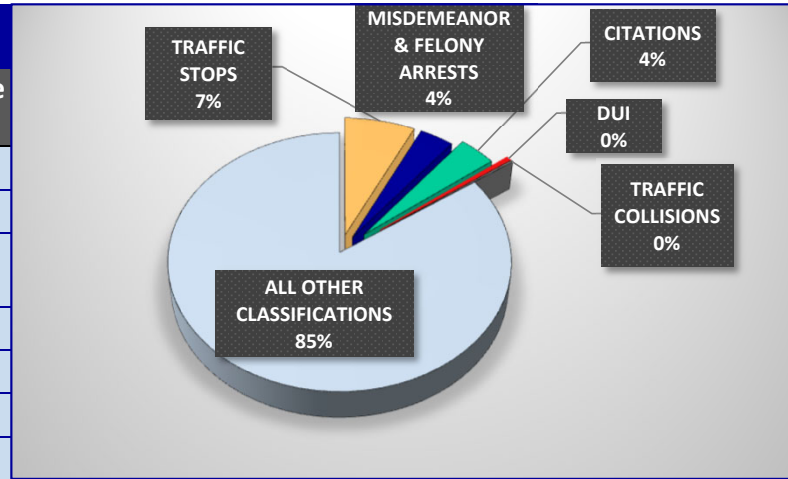

## PLACERVILLE POLICE DEPARTMENT STATISTICS 2025

MONTH	INCIDENTS	TRAFFIC STOPS	MISDEMEANOR & FELONY ARRESTS	CITATIONS	DUI	THEFT	TRAFFIC COLLISIONS	NARCOTICS	BURGLARY	ASSAULT	PRIORITY 1 RESPONSE TIMES	<b>2025 TOTALS</b>	
JANUARY	1963	193	71	119	1	0	9	20	1	6	04:14.0	INCIDENTS	20200
FEBRUARY	1618	171	46	83	2	1	8	9	1	6	03:31.0	TRAFFIC STOPS	1624
MARCH	1734	166	63	77	7	5	7	12	3	7	02:25.0	MISDEMEANOR & FELONY ARRESTS	686
APRIL	1614	163	56	93	3	4	9	9	6	5	04:04.0	CITATIONS	853
MAY	1726	177	65	85	2	5	11	11	4	6	05:24.0	DUI	48
JUNE	1615	128	63	63	7	6	11	8	2	4	05:01.0	THEFT	42
JULY	1632	93	61	47	5	4	4	9	4	3	04:20.0	TRAFFIC COLLISIONS	97
AUGUST	1672	82	62	60	4	4	9	9	9	9	05:05.0	NARCOTICS	113
SEPTEMBER	1690	91	37	31	1	2	10	7	3	6	05:22.0	BURGLARY	52
OCTOBER	1647	98	48	49	4	5	7	8	5	8	04:05.0	ASSAULT	71
NOVEMBER	1666	145	57	83	4	1	8	4	6	5	06:13.0	AVERAGE PRIORITY 1 RESPONSE TIME	04:29.5
DECEMBER	1623	117	57	63	8	5	4	7	8	6	04:10.0		

# PLACERVILLE POLICE DEPARTMENT STATISTICS

DECEMBER			
	2024	2025	Percent Change 24/25
INCIDENTS	1981	1623	-18%
TRAFFIC STOPS	192	117	-39%
MISDEMEANOR & FELONY ARRESTS	64	57	-11%
CITATIONS	102	63	-38%
DUI	6	8	33%
TRAFFIC COLLISIONS	13	4	-69%
PRIORITY 1 RESPONSE TIMES	03:26.0	04:10.0	00:44.0

290 PC SEX-REGISTRANTS		
290 PC Sex-Registrants registered in the City Limits	47	290 Registrants - DECEMBER 2025 
Address	36	
High Risk	4	
Moderate-High	6	
Moderate-Low	6	
*Navigation Center Address	4	
Transient	11	
High Risk	3	
Moderate-High	2	
Moderate-Low	2	

# PLACERVILLE POLICE DEPARTMENT STATISTICS

NOVEMBER			
	2024	2025	Percent Change 24/25
INCIDENTS	2224	1666	-25%
TRAFFIC STOPS	167	145	-13%
MISDEMEANOR & FELONY ARRESTS	62	57	-8%
CITATIONS	120	83	-31%
DUI	2	4	100%
TRAFFIC COLLISIONS	5	8	60%
PRIORITY 1 RESPONSE TIMES	04:20.0	06:13.0	01:53.0